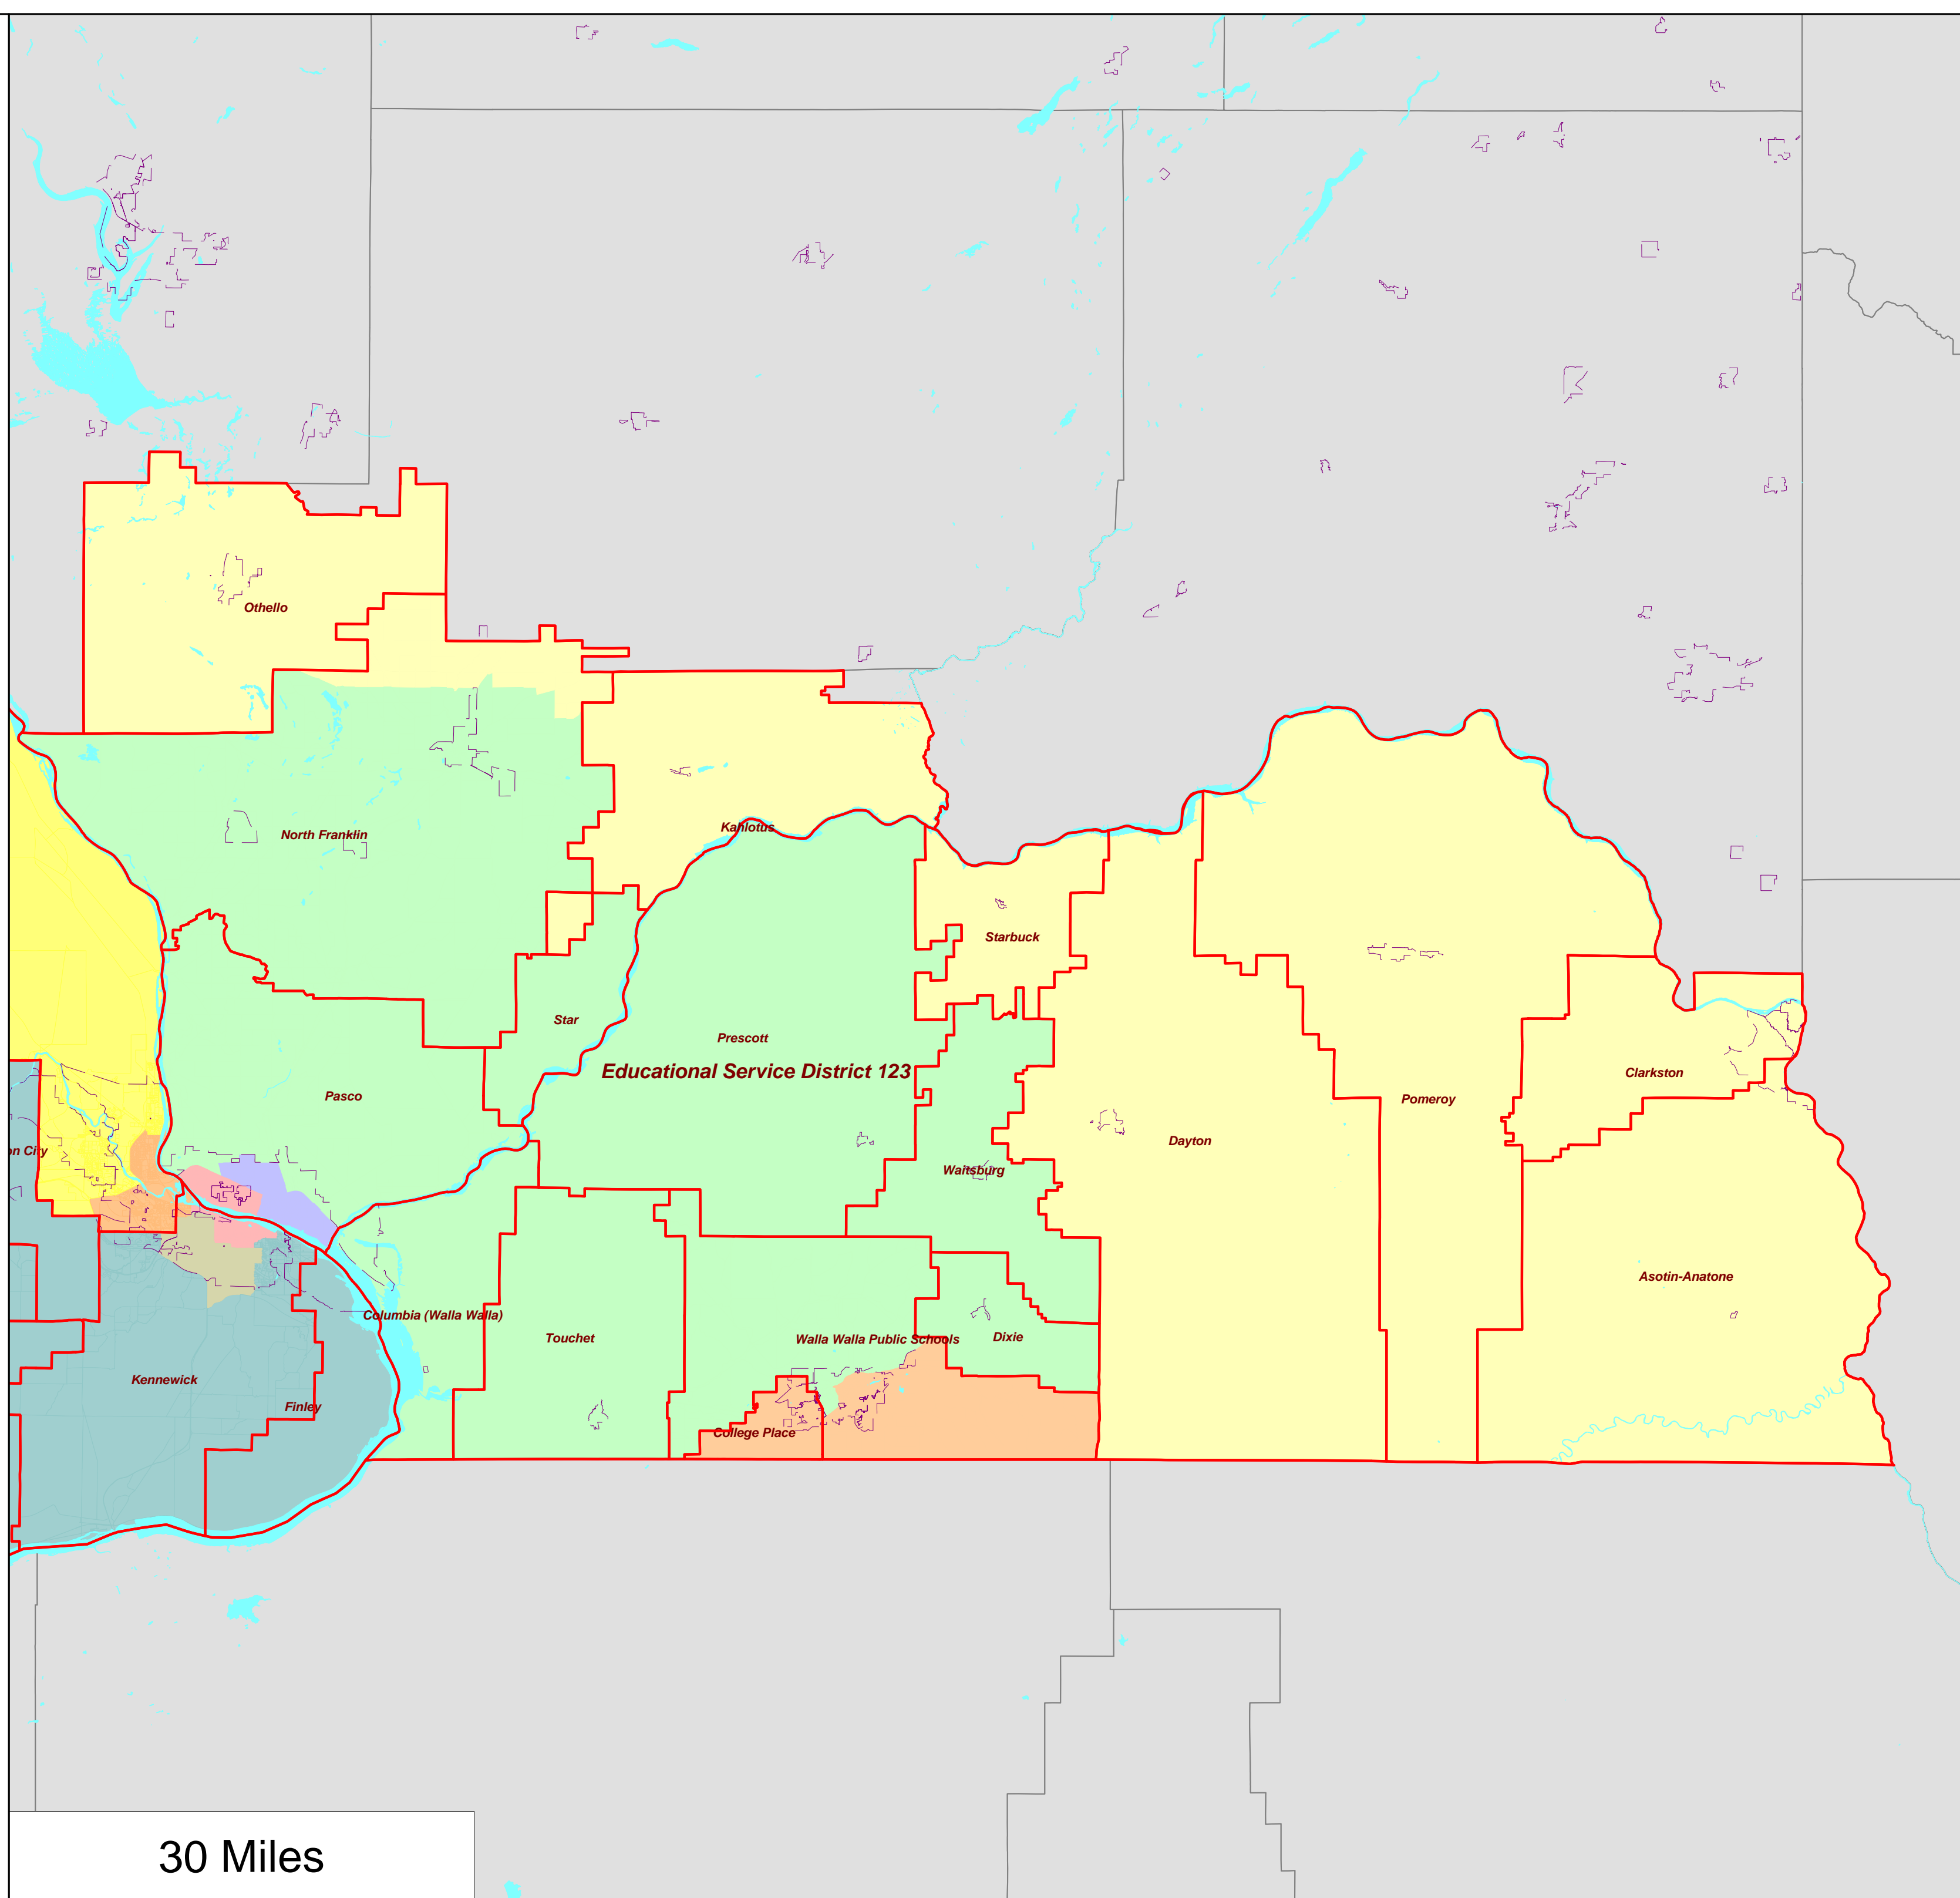

ESD 123 - Proposed Board Districts as Approximated Using Census 2020 Geography

- 1st District
- 2nd District
- 3rd District
- 4th District
- 5th District
- 6th District
- 7th District
- 8th District
- 9th District

City Limits

District Outline

School District Outline

30 Miles